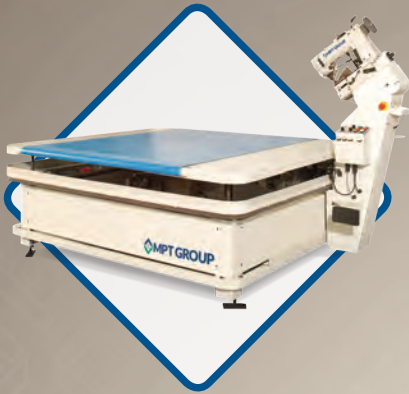

MATRAMAX-HL

A high speed electronic high loft tape edge machine

The Matramax-HL is designed to cope with today's premium mattress products and can handle mattress products up to 559mm in depth. This, coupled with the machine's electronic features and its superior build quality makes Matramax-HL the leader for mattress producers in the world today. The Matramax Tape Edge Machine uses the industry standard 300Ux5 sewing head, optional sewing head brands such as Pfaff are also available.

For further information and sales
t: +44(0)1706 878558
e: sales@mptgroup.com

TECHNICAL SPECIFICATION

High loft conveyorised table option

Powered head positioning

MATRAMAX-HL

High speed electronic high loft
 tape edge machine

MORE FEATURES & OPTIONS

- ◆ Available with 300U high speed chain sewing head or heavy duty lock stitch sewing head
- ◆ Pneumatic foot lift (options)
- ◆ Extensive choice in binders
- ◆ Variable speed up to 3500rpm
- ◆ Adjustable stitch length
- ◆ High lift needle cam