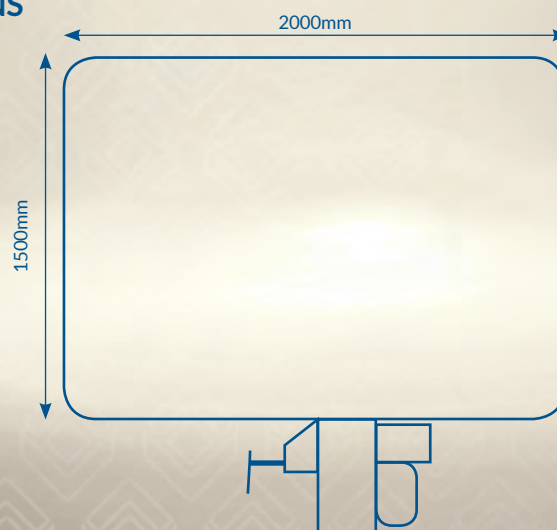

Increase or decrease the amount of feed

Needle cooling on/off

Carriage & Table Options

Various sizes of table are available

Standard - 150cm x 200cm

King - 200cm x 210cm

Other sizes are available on request

Conveyor table top for easy positioning of mattress (option)

Conveyorised machines upgradeable to full T180 system

-

-

-

*FOOT PLATE DIMENSIONS

**May change due to machine options and variations*

Divisions of MPT Group Limited: FANGHANEL MATRAMATIC INFINITY SLEEP SUPPORT SYSTEM