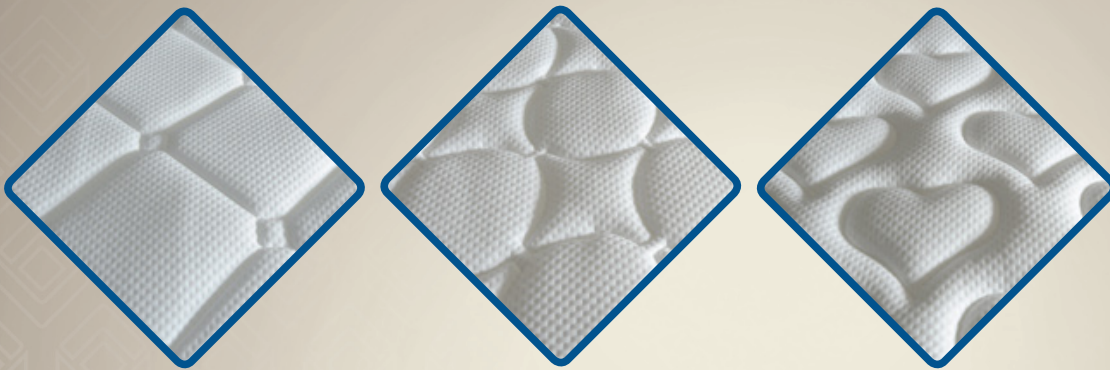

For further information and sales
t: +44(0)1706 878558
e: sales@mptgroup.com

KEY FEATURES

- Floating beam technology
- Touch screen control
- Suitable for mattresses, quilt covers and mattress toppers
- Lock stitch sewing head
- Large quilting area
- Optional Durkopp sewing head

MATRAMATIC QUILTER

Computer controlled mattress quilting machine

The Matramatic Quilter offers mattress manufacturers the advantage high speed heavy duty stitching coupled with Computer Control ensuring simple operation. The Matramatic offers one main advantage over many of its rivals - the ability to quilt many of today natural fibres which can't be quilted on traditional through feed quilters. Materials such as Latex, Wool, Horse Hair, Cashmere etc. can all be quilted with ease. Infinite machine pattern storage capacity combined with simple pattern selection via touch screen display complete the Matramatic.

Various quilting options