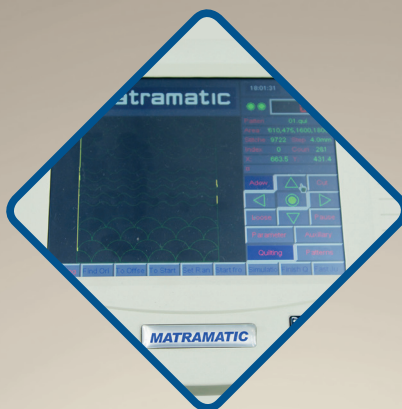

# MATRAMATIC QUILTER

Computer controlled mattress quilting machine

The Matramatic Quilter offers mattress manufacturers the advantage high speed heavy duty stitching coupled with Computer Control ensuring simple operation. The Matramatic offers one main advantage over many of its rivals - the ability to quilt many of today natural fibres which can't be quilted on traditional through feed quilters. Materials such as Latex, Wool, Horse Hair, Cashmere etc. can all be quilted with ease. Infinite machine pattern storage capacity combined with simple pattern selection via touch screen display complete the Matramatic.

## TECHNICAL SPECIFICATION

Lock Stitch sewing head with thread trimming

Touch screen display

## MATRAMATIC QUILTER

Computer controlled mattress quilting machine