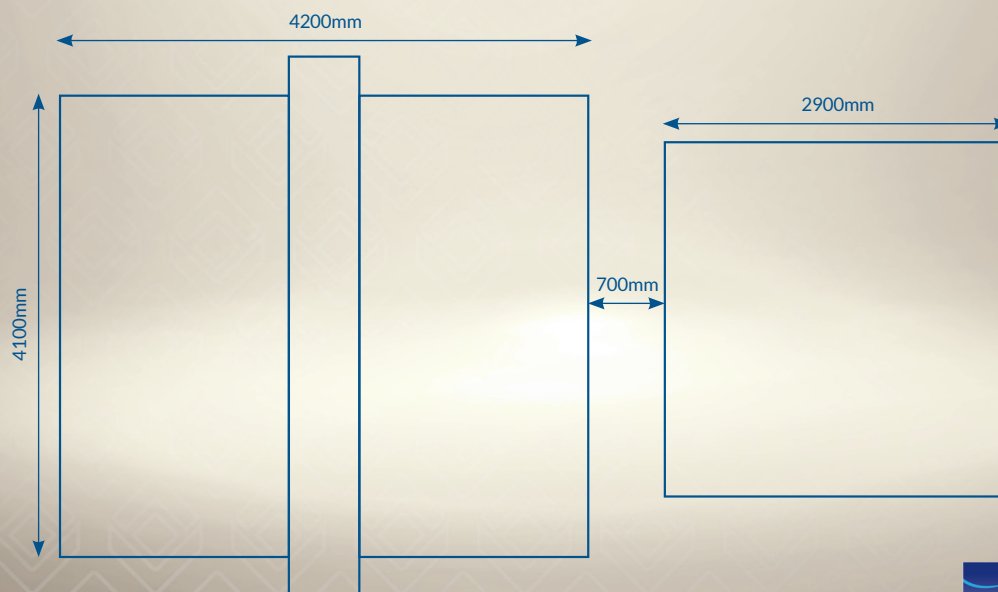

*FOOT PRINT DIMENSIONS

*May change due to machine options and variations

Divisions of MPT Group Limited: FANGHANEL MATRAMATIC INFINITY SLEEP SUPPORT SYSTEM

w: mptgroup.com