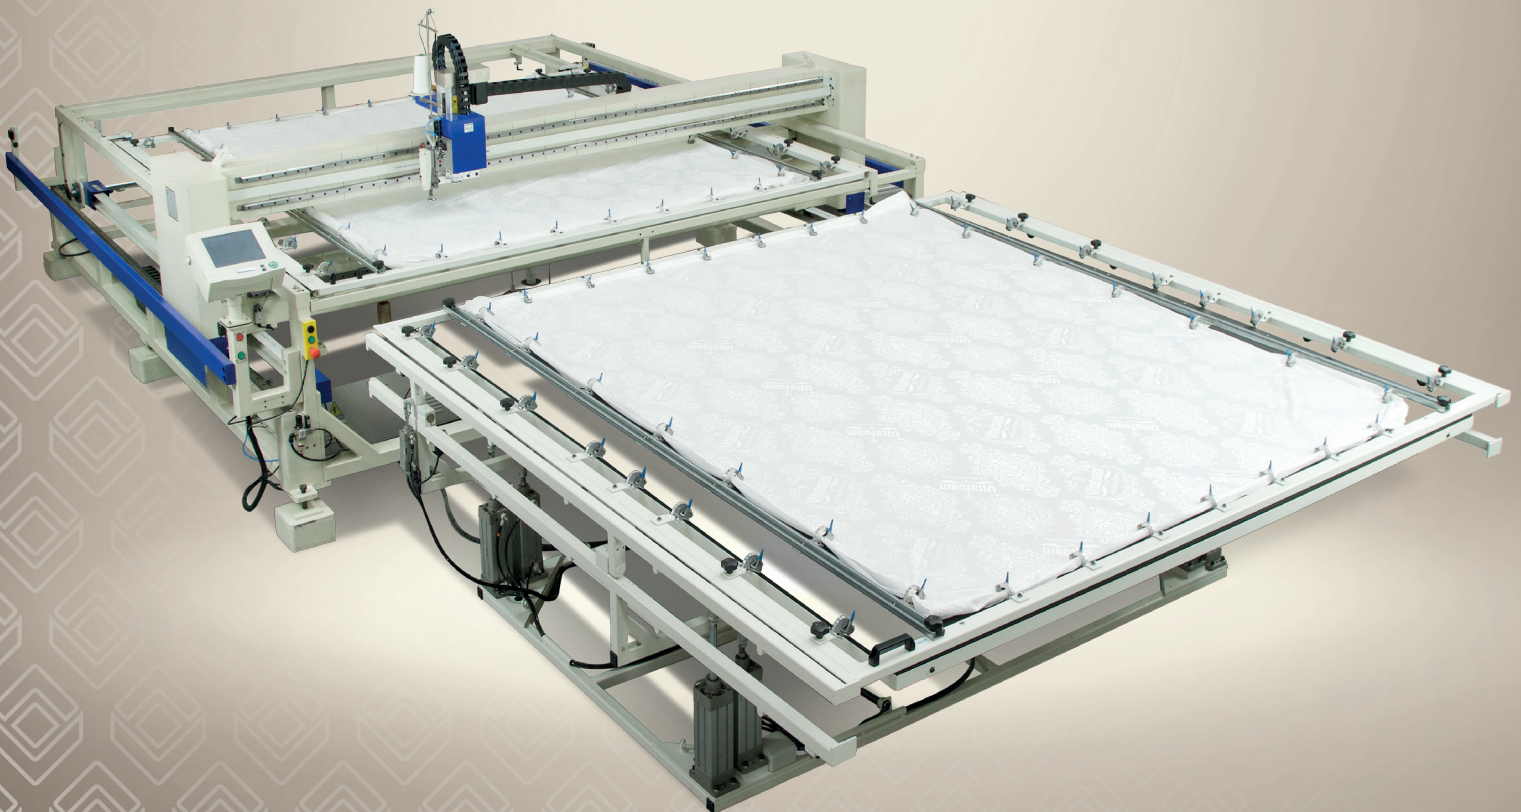

For further information and sales
t: +44(0)1706 878558
e: sales@mptgroup.com

KEY FEATURES

- Floating beam technology
- Touch screen control
- Suitable for mattresses, quilt covers and mattress toppers
- Lock stitch sewing head
- Large quilting area
- Optional Durkopp sewing head

MATRAMATIC QUILTER

Computer controlled mattress quilting machine

The Matramatic Quilter offers mattress manufacturers the advantage high speed heavy duty stitching coupled with Computer Control ensuring simple operation. The Matramatic offers one main advantage over many of its rivals - the ability to quilt many of today natural fibres which can't be quilted on traditional through feed quilters. Materials such as Latex, Wool, Horse Hair, Cashmere etc. can all be quilted with ease. Infinite machine pattern storage capacity combined with simple pattern selection via touch screen display complete the Matramatic.

Various quilting options